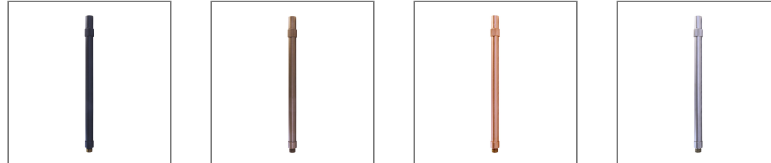

Riser 420 Black

Data Sheet

Physical Specification

Body	Quality corrosion resistant brass construction.
Mounting Options	Surface mounted. Suitable for Accent Lights range.
Weight (kg)	0.66

Finishes

- BLK Matt Black powder coat
- BZE Bronze
- COP Copper
- NKL Nickel

Installation Instructions

Surface mounted. Suitable for Accent Lights range.

Related Fittings in Range

The following fittings are also available in the Accent Lights Accessories range.

RISER 200
BLK