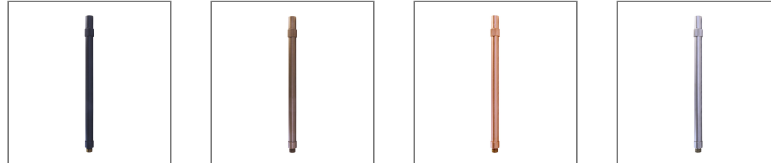

Riser 420 Black

Data Sheet

Physical Specification

Body	Quality corrosion resistant brass construction.
Mounting Options	Surface mounted. Suitable for Accent Lights range.
Weight (kg)	0.66

Finishes

- BLK Matt Black powder coat
- BZE Bronze
- COP Copper
- NKL Nickel

Installation Instructions

Surface mounted. Suitable for Accent Lights range.

Related Fittings in Range

The following fittings are also available in the Accent Lights Accessories range.

RISER 220
BLK