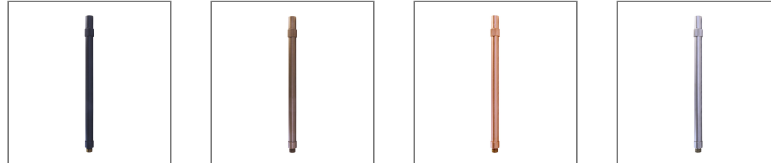

Riser 420 Copper

Data Sheet

Physical Specification

Body	Quality corrosion resistant brass construction.
Mounting Options	Surface mounted. Suitable for Accent Lights range.
Weight (kg)	0.66

Finishes

- BLK Matt Black powder coat
- BZE Bronze
- COP Copper
- NKL Nickel

Installation Instructions

Surface mounted. Suitable for Accent Lights range.

Related Fittings in Range

The following fittings are also available in the Accent Lights Accessories range.

RISER 220
COP