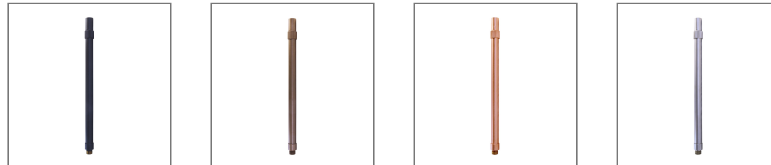

Riser 420 Copper

Data Sheet

Physical Specification

Body	Quality corrosion resistant brass construction.
Mounting Options	Surface mounted. Suitable for Accent Lights range.
Weight (kg)	0.66

Finishes

- BLK Matt Black powder coat
- BZE Bronze
- COP Copper
- NKL Nickel

Installation Instructions

Surface mounted. Suitable for Accent Lights range.

Related Fittings in Range

The following fittings are also available in the Accent Lights Accessories range.

RISER 220
COP