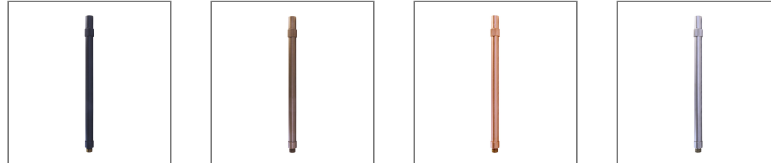

Riser 420 Bronze

Data Sheet

Physical Specification

Body	Quality corrosion resistant brass construction.
Mounting Options	Surface mounted. Suitable for Accent Lights range.
Weight (kg)	0.66

Finishes

- BLK Matt Black powder coat
- BZE Bronze
- COP Copper
- NKL Nickel

Installation Instructions

Surface mounted. Suitable for Accent Lights range.

Related Fittings in Range

The following fittings are also available in the Accent Lights Accessories range.

RISER 200 FB