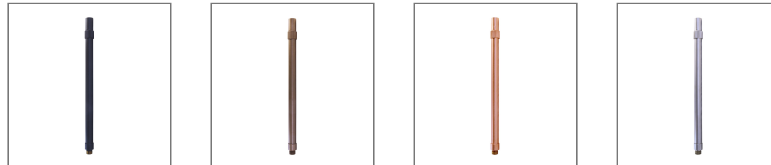

Finishes

- BLK Matt Black powder coat
- BZE Bronze
- COP Copper
- NKL Nickel

Installation Instructions

Surface mounted. Suitable for Accent Lights range.

Related Fittings in Range

The following fittings are also available in the Accent Lights Accessories range.