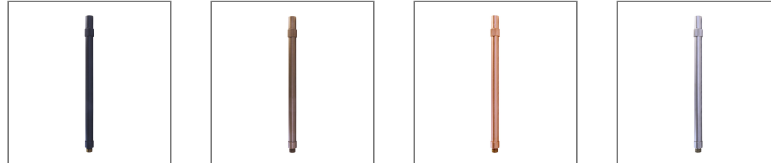

Finishes

- BLK Matt Black powder coat
- BZE Bronze
- COP Copper
- NKL Nickel

Installation Instructions

Surface mounted. Suitable for Accent Lights range.

Related Fittings in Range

The following fittings are also available in the Accent Lights Accessories range.