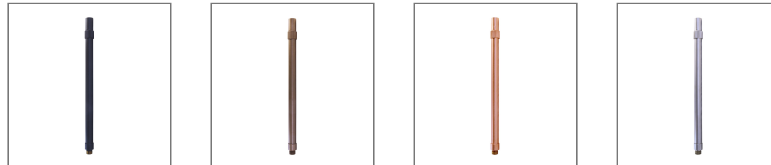

Riser 420 Bronze

Data Sheet

Physical Specification

Body	Quality corrosion resistant brass construction.
Mounting Options	Surface mounted. Suitable for Accent Lights range.
Weight (kg)	0.66

Finishes

- BLK Matt Black powder coat
- BZE Bronze
- COP Copper
- NKL Nickel

Installation Instructions

Surface mounted. Suitable for Accent Lights range.

Related Fittings in Range

The following fittings are also available in the Accent Lights Accessories range.

RISER 220
BZE