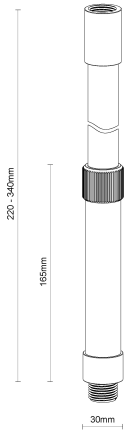

Riser 200 Nickel

Data Sheet

Physical Specification

Body	Quality corrosion resistant brass construction.
Mounting Options	Surface mounted. Suitable for Accent Lights range.
Weight (kg)	0.4

Finishes

- BLK Matt Black powder coat
- BZE Bronze
- COP Copper
- NKL Nickel

Installation Instructions

Surface mounted. Suitable for Accent Lights range.

Related Fittings in Range

The following fittings are also available in the Accent Lights Accessories range.

RISER 420 NP