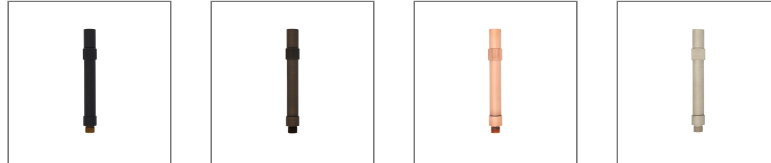

Riser 200 Nickel

Data Sheet

Physical Specification

Body	Quality corrosion resistant brass construction.
Mounting Options	Surface mounted. Suitable for Accent Lights range.
Weight (kg)	0.4

Finishes

- BLK Matt Black powder coat
- BZE Bronze
- COP Copper
- NKL Nickel

Installation Instructions

Surface mounted. Suitable for Accent Lights range.

Related Fittings in Range

The following fittings are also available in the Accent Lights Accessories range.

RISER 420 NP