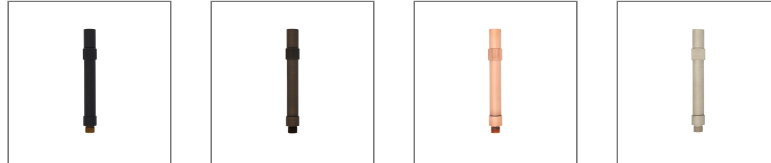

Riser 220 Nickel

Data Sheet

Physical Specification

Body	Quality corrosion resistant brass construction.
Mounting Options	Surface mounted. Suitable for Accent Lights range.
Weight (kg)	0.4

Finishes

- BLK Matt Black powder coat
- BZE Bronze
- COP Copper
- NKL Nickel

Installation Instructions

Surface mounted. Suitable for Accent Lights range.

Related Fittings in Range

The following fittings are also available in the Accent Lights Accessories range.

RISER 420
NKL