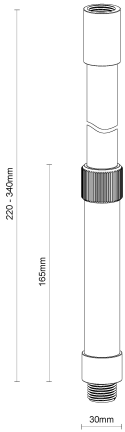

Riser 220 Nickel

Data Sheet

Physical Specification

Body	Quality corrosion resistant brass construction.
Mounting Options	Surface mounted. Suitable for Accent Lights range.
Weight (kg)	0.4

Finishes

- BLK Matt Black powder coat
- BZE Bronze
- COP Copper
- NKL Nickel

Installation Instructions

Surface mounted. Suitable for Accent Lights range.

Related Fittings in Range

The following fittings are also available in the Accent Lights Accessories range.

RISER 420
NKL