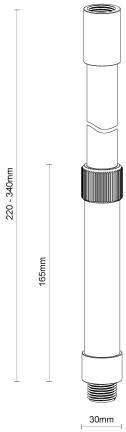

Riser 220 Nickel

Data Sheet

Physical Specification

Body	Quality corrosion resistant brass construction.
Mounting Options	Surface mounted. Suitable for Accent Lights range.
Weight (kg)	0.4

Finishes

- BLK Matt Black powder coat
- BZE Bronze
- COP Copper
- NKL Nickel

Installation Instructions

Surface mounted. Suitable for Accent Lights range.

Related Fittings in Range

The following fittings are also available in the Accent Lights Accessories range.

RISER 420
NKL