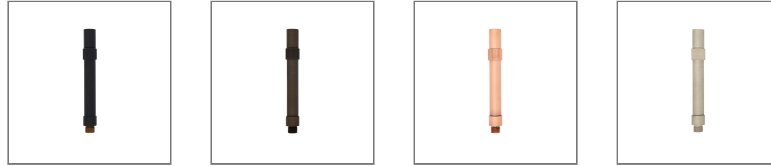

Riser 220 Nickel

Data Sheet

Physical Specification

Body	Quality corrosion resistant brass construction.
Mounting Options	Surface mounted. Suitable for Accent Lights range.
Weight (kg)	0.4

Finishes

- BLK Matt Black powder coat
- BZE Bronze
- COP Copper
- NKL Nickel

Installation Instructions

Surface mounted. Suitable for Accent Lights range.

Related Fittings in Range

The following fittings are also available in the Accent Lights Accessories range.

RISER 420
NKL