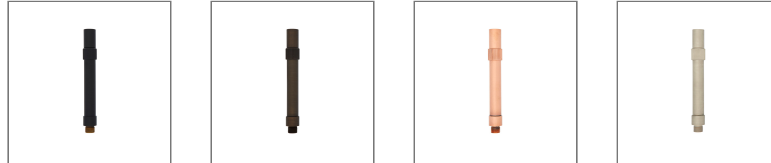

Riser 200 Black

GANAP-R220-BLK

Data Sheet

Physical Specification

Body	Quality corrosion resistant brass construction.
Mounting Options	Surface mounted. Suitable for Accent Lights range.
Weight (kg)	0.4

Finishes

- BLK Matt Black powder coat
- BZE Bronze
- COP Copper
- NKL Nickel

Installation Instructions

Surface mounted. Suitable for Accent Lights range.

Related Fittings in Range

The following fittings are also available in the Accent Lights Accessories range.

RISER 420
BLK