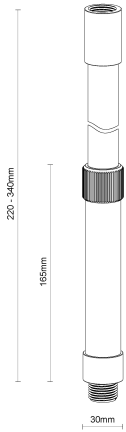

Riser 200 Black

GANAP-R220-BLK

Data Sheet

Physical Specification

Body	Quality corrosion resistant brass construction.
Mounting Options	Surface mounted. Suitable for Accent Lights range.
Weight (kg)	0.4

Finishes

- BLK Matt Black powder coat
- BZE Bronze
- COP Copper
- NKL Nickel

Installation Instructions

Surface mounted. Suitable for Accent Lights range.

Related Fittings in Range

The following fittings are also available in the Accent Lights Accessories range.