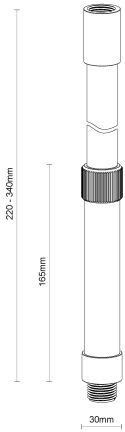

Riser 200 Black

GANAP-R220-BLK

Data Sheet

Physical Specification

Body	Quality corrosion resistant brass construction.
Mounting Options	Surface mounted. Suitable for Accent Lights range.
Weight (kg)	0.4

Finishes

- BLK Matt Black powder coat
- BZE Bronze
- COP Copper
- NKL Nickel

Installation Instructions

Surface mounted. Suitable for Accent Lights range.

Related Fittings in Range

The following fittings are also available in the Accent Lights Accessories range.