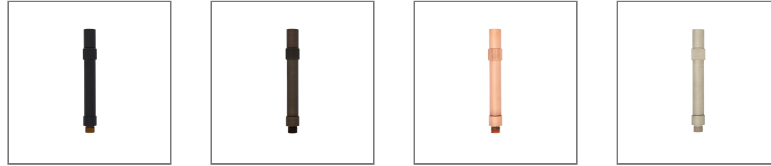

Riser 200 Black

GANAP-R220-BLK

Data Sheet

Physical Specification

Body	Quality corrosion resistant brass construction.
Mounting Options	Surface mounted. Suitable for Accent Lights range.
Weight (kg)	0.4

Finishes

- BLK Matt Black powder coat
- BZE Bronze
- COP Copper
- NKL Nickel

Installation Instructions

Surface mounted. Suitable for Accent Lights range.

Related Fittings in Range

The following fittings are also available in the Accent Lights Accessories range.

RISER 420
BLK