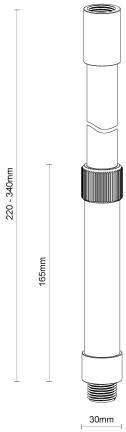

Riser 200 Black

Data Sheet

Physical Specification

Body	Quality corrosion resistant brass construction.
Mounting Options	Surface mounted. Suitable for Accent Lights range.
Weight (kg)	0.4

Finishes

- BLK Matt Black powder coat
- BZE Bronze
- COP Copper
- NKL Nickel

Installation Instructions

Surface mounted. Suitable for Accent Lights range.

Related Fittings in Range

The following fittings are also available in the Accent Lights Accessories range.

RISER 420
BLK