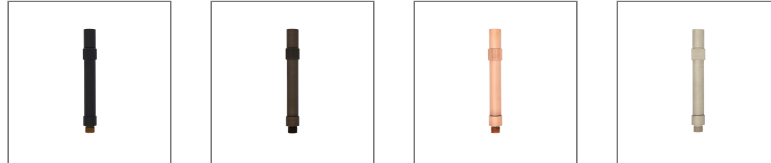

Riser 200 Black

Data Sheet

Physical Specification

Body	Quality corrosion resistant brass construction.
Mounting Options	Surface mounted. Suitable for Accent Lights range.
Weight (kg)	0.4

Finishes

- BLK Matt Black powder coat
- BZE Bronze
- COP Copper
- NKL Nickel

Installation Instructions

Surface mounted. Suitable for Accent Lights range.

Related Fittings in Range

The following fittings are also available in the Accent Lights Accessories range.

RISER 420
BLK