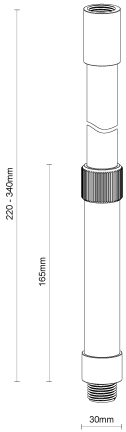

Riser 220 Black

Data Sheet

Physical Specification

Body	Quality corrosion resistant brass construction.
Mounting Options	Surface mounted. Suitable for Accent Lights range.
Weight (kg)	0.4

Finishes

- BLK Matt Black powder coat
- BZE Bronze
- COP Copper
- NKL Nickel

Installation Instructions

Surface mounted. Suitable for Accent Lights range.

Related Fittings in Range

The following fittings are also available in the Accent Lights Accessories range.

RISER 420
BLK