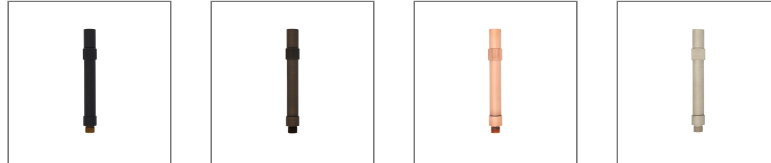

Riser 220 Black

Data Sheet

Physical Specification

Body	Quality corrosion resistant brass construction.
Mounting Options	Surface mounted. Suitable for Accent Lights range.
Weight (kg)	0.4

Finishes

- BLK Matt Black powder coat
- BZE Bronze
- COP Copper
- NKL Nickel

Installation Instructions

Surface mounted. Suitable for Accent Lights range.

Related Fittings in Range

The following fittings are also available in the Accent Lights Accessories range.

RISER 420
BLK