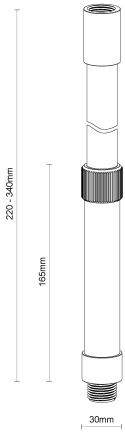

Riser 220 Black

Data Sheet

Physical Specification

Body	Quality corrosion resistant brass construction.
Mounting Options	Surface mounted. Suitable for Accent Lights range.
Weight (kg)	0.4

Finishes

- BLK Matt Black powder coat
- BZE Bronze
- COP Copper
- NKL Nickel

Installation Instructions

Surface mounted. Suitable for Accent Lights range.

Related Fittings in Range

The following fittings are also available in the Accent Lights Accessories range.

RISER 420
BLK