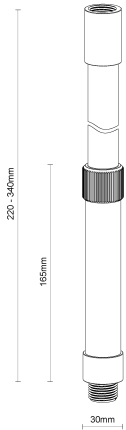

Riser 220 Black

Data Sheet

Physical Specification

Body	Quality corrosion resistant brass construction.
Mounting Options	Surface mounted. Suitable for Accent Lights range.
Weight (kg)	0.4

Finishes

- BLK Matt Black powder coat
- BZE Bronze
- COP Copper
- NKL Nickel

Installation Instructions

Surface mounted. Suitable for Accent Lights range.

Related Fittings in Range

The following fittings are also available in the Accent Lights Accessories range.

RISER 420
BLK