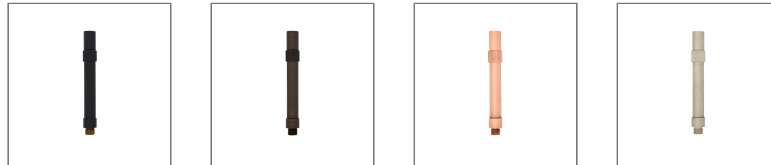

Riser 220 Black

Data Sheet

Physical Specification

Body	Quality corrosion resistant brass construction.
Mounting Options	Surface mounted. Suitable for Accent Lights range.
Weight (kg)	0.4

Finishes

- BLK Matt Black powder coat
- BZE Bronze
- COP Copper
- NKL Nickel

Installation Instructions

Surface mounted. Suitable for Accent Lights range.

Related Fittings in Range

The following fittings are also available in the Accent Lights Accessories range.

RISER 420
BLK