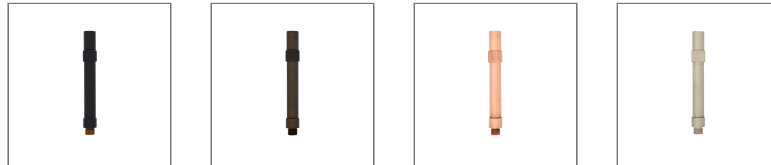

Riser 200 Copper

GANAP-R220-COP

Data Sheet

Physical Specification

Body	Quality corrosion resistant brass construction.
Mounting Options	Surface mounted. Suitable for Accent Lights range.
Weight (kg)	0.4

Finishes

- BLK Matt Black powder coat
- BZE Bronze
- COP Copper
- NKL Nickel

Installation Instructions

Surface mounted. Suitable for Accent Lights range.

Related Fittings in Range

The following fittings are also available in the Accent Lights Accessories range.