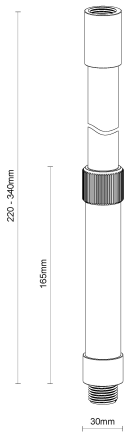

Riser 200 Copper

GANAP-R220-COP

Data Sheet

Physical Specification

Body	Quality corrosion resistant brass construction.
Mounting Options	Surface mounted. Suitable for Accent Lights range.
Weight (kg)	0.4

Finishes

- BLK Matt Black powder coat
- BZE Bronze
- COP Copper
- NKL Nickel

Installation Instructions

Surface mounted. Suitable for Accent Lights range.

Related Fittings in Range

The following fittings are also available in the Accent Lights Accessories range.

RISER 420
COP