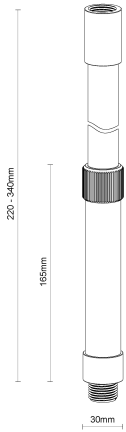

# Riser 200 Copper

GANAP-R220-COP

Data Sheet

## Physical Specification

Body	Quality corrosion resistant brass construction.
Mounting Options	Surface mounted. Suitable for Accent Lights range.
Weight (kg)	0.4