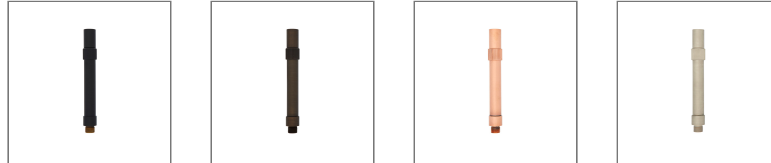

Finishes

- BLK Matt Black powder coat
- BZE Bronze
- COP Copper
- NKL Nickel

Installation Instructions

Surface mounted. Suitable for Accent Lights range.

Related Fittings in Range

The following fittings are also available in the Accent Lights Accessories range.