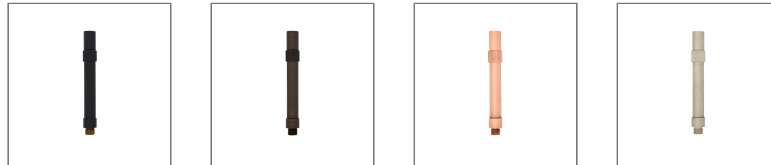

Riser 200 Copper

Data Sheet

Physical Specification

Body	Quality corrosion resistant brass construction.
Mounting Options	Surface mounted. Suitable for Accent Lights range.
Weight (kg)	0.4

Finishes

- BLK Matt Black powder coat
- BZE Bronze
- COP Copper
- NKL Nickel

Installation Instructions

Surface mounted. Suitable for Accent Lights range.

Related Fittings in Range

The following fittings are also available in the Accent Lights Accessories range.

RISER 420
COP