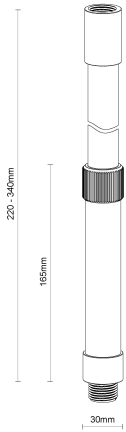

Riser 200 Copper

Data Sheet

Physical Specification

Body	Quality corrosion resistant brass construction.
Mounting Options	Surface mounted. Suitable for Accent Lights range.
Weight (kg)	0.4

Finishes

- BLK Matt Black powder coat
- BZE Bronze
- COP Copper
- NKL Nickel

Installation Instructions

Surface mounted. Suitable for Accent Lights range.

Related Fittings in Range

The following fittings are also available in the Accent Lights Accessories range.

RISER 420
COP