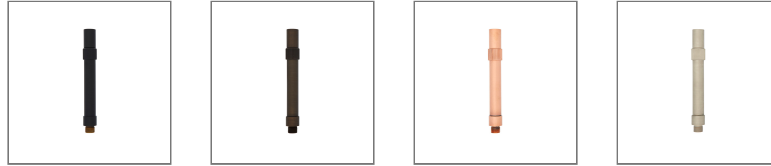

Riser 220 Copper

Data Sheet

Physical Specification

Body	Quality corrosion resistant brass construction.
Mounting Options	Surface mounted. Suitable for Accent Lights range.
Weight (kg)	0.4

Finishes

- BLK Matt Black powder coat
- BZE Bronze
- COP Copper
- NKL Nickel

Installation Instructions

Surface mounted. Suitable for Accent Lights range.

Related Fittings in Range

The following fittings are also available in the Accent Lights Accessories range.

RISER 420
COP