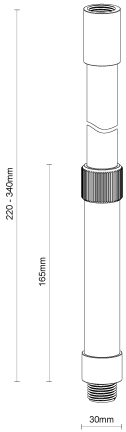

Riser 220 Copper

Data Sheet

Physical Specification

Body	Quality corrosion resistant brass construction.
Mounting Options	Surface mounted. Suitable for Accent Lights range.
Weight (kg)	0.4

Finishes

- BLK Matt Black powder coat
- BZE Bronze
- COP Copper
- NKL Nickel

Installation Instructions

Surface mounted. Suitable for Accent Lights range.

Related Fittings in Range

The following fittings are also available in the Accent Lights Accessories range.

RISER 420
COP