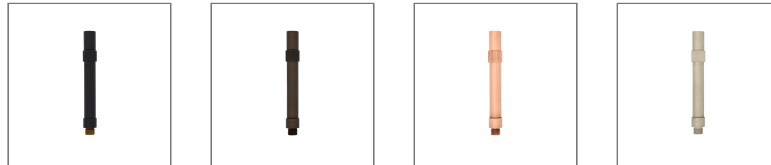

Riser 220 Copper

Data Sheet

Physical Specification

Body	Quality corrosion resistant brass construction.
Mounting Options	Surface mounted. Suitable for Accent Lights range.
Weight (kg)	0.4

Finishes

- BLK Matt Black powder coat
- BZE Bronze
- COP Copper
- NKL Nickel

Installation Instructions

Surface mounted. Suitable for Accent Lights range.

Related Fittings in Range

The following fittings are also available in the Accent Lights Accessories range.

RISER 420
COP