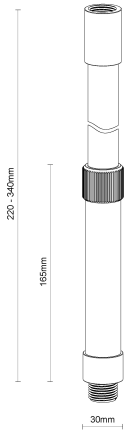

Riser 220 Copper

Data Sheet

Physical Specification

Body	Quality corrosion resistant brass construction.
Mounting Options	Surface mounted. Suitable for Accent Lights range.
Weight (kg)	0.4

Finishes

- BLK Matt Black powder coat
- BZE Bronze
- COP Copper
- NKL Nickel

Installation Instructions

Surface mounted. Suitable for Accent Lights range.

Related Fittings in Range

The following fittings are also available in the Accent Lights Accessories range.

RISER 420
COP