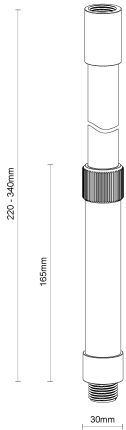

# Riser 220 Copper

Data Sheet

## Physical Specification

Body	Quality corrosion resistant brass construction.
Mounting Options	Surface mounted. Suitable for Accent Lights range.
Weight (kg)	0.4