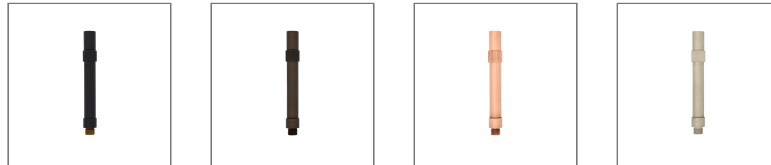

Finishes

- BLK Matt Black powder coat
- BZE Bronze
- COP Copper
- NKL Nickel

Installation Instructions

Surface mounted. Suitable for Accent Lights range.

Related Fittings in Range

The following fittings are also available in the Accent Lights Accessories range.