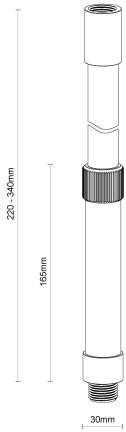

# Riser 200 Bronze

GANAP-R220-BZE

Data Sheet

## Physical Specification

Body	Quality corrosion resistant brass construction.
Mounting Options	Surface mounted. Suitable for Accent Lights range.
Weight (kg)	0.4