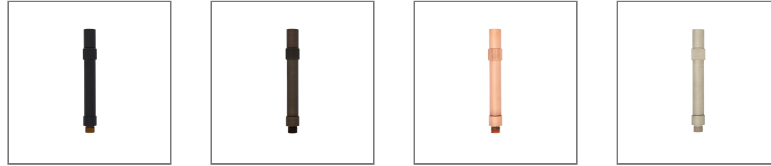

Finishes

- BLK Matt Black powder coat
- BZE Bronze
- COP Copper
- NKL Nickel

Installation Instructions

Surface mounted. Suitable for Accent Lights range.

Related Fittings in Range

The following fittings are also available in the Accent Lights Accessories range.