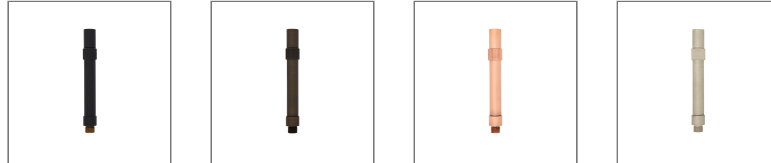

Riser 200 Bronze

GANAP-R220-BZE

Data Sheet

Physical Specification

Body	Quality corrosion resistant brass construction.
Mounting Options	Surface mounted. Suitable for Accent Lights range.
Weight (kg)	0.4

Finishes

- BLK Matt Black powder coat
- BZE Bronze
- COP Copper
- NKL Nickel

Installation Instructions

Surface mounted. Suitable for Accent Lights range.

Related Fittings in Range

The following fittings are also available in the Accent Lights Accessories range.