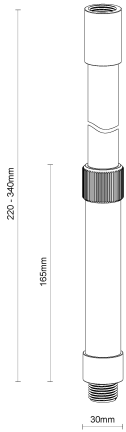

Riser 200 Bronze

GANAP-R220-BZE

Data Sheet

Physical Specification

Body	Quality corrosion resistant brass construction.
Mounting Options	Surface mounted. Suitable for Accent Lights range.
Weight (kg)	0.4

Finishes

- BLK Matt Black powder coat
- BZE Bronze
- COP Copper
- NKL Nickel

Installation Instructions

Surface mounted. Suitable for Accent Lights range.

Related Fittings in Range

The following fittings are also available in the Accent Lights Accessories range.