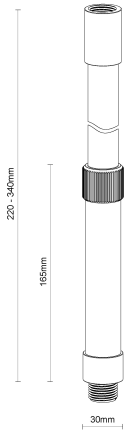

Riser 200 Bronze

Data Sheet

Physical Specification

Body	Quality corrosion resistant brass construction.
Mounting Options	Surface mounted. Suitable for Accent Lights range.
Weight (kg)	0.4

Finishes

- BLK Matt Black powder coat
- BZE Bronze
- COP Copper
- NKL Nickel

Installation Instructions

Surface mounted. Suitable for Accent Lights range.

Related Fittings in Range

The following fittings are also available in the Accent Lights Accessories range.

RISER 420 FB