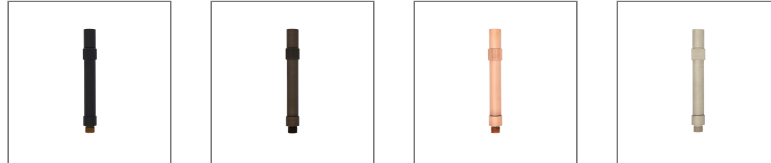

Riser 200 Bronze

Data Sheet

Physical Specification

Body	Quality corrosion resistant brass construction.
Mounting Options	Surface mounted. Suitable for Accent Lights range.
Weight (kg)	0.4

Finishes

- BLK Matt Black powder coat
- BZE Bronze
- COP Copper
- NKL Nickel

Installation Instructions

Surface mounted. Suitable for Accent Lights range.

Related Fittings in Range

The following fittings are also available in the Accent Lights Accessories range.

RISER 420 FB