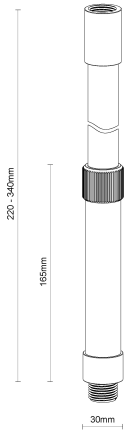

# Riser 220 Bronze

Data Sheet

## Physical Specification

Body	Quality corrosion resistant brass construction.
Mounting Options	Surface mounted. Suitable for Accent Lights range.
Weight (kg)	0.4