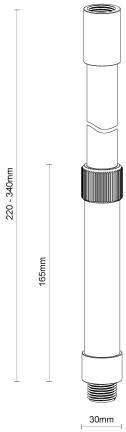

Riser 220 Bronze

Data Sheet

Physical Specification

Body	Quality corrosion resistant brass construction.
Mounting Options	Surface mounted. Suitable for Accent Lights range.
Weight (kg)	0.4

Finishes

- BLK Matt Black powder coat
- BZE Bronze
- COP Copper
- NKL Nickel

Installation Instructions

Surface mounted. Suitable for Accent Lights range.

Related Fittings in Range

The following fittings are also available in the Accent Lights Accessories range.

RISER 420
BZE