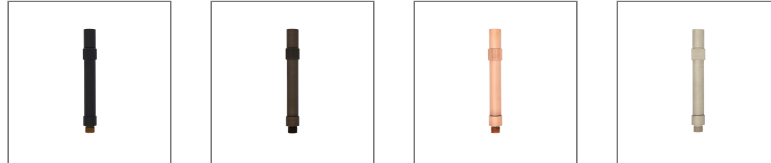

Riser 220 Bronze

Data Sheet

Physical Specification

Body	Quality corrosion resistant brass construction.
Mounting Options	Surface mounted. Suitable for Accent Lights range.
Weight (kg)	0.4

Finishes

- BLK Matt Black powder coat
- BZE Bronze
- COP Copper
- NKL Nickel

Installation Instructions

Surface mounted. Suitable for Accent Lights range.

Related Fittings in Range

The following fittings are also available in the Accent Lights Accessories range.

RISER 420
BZE