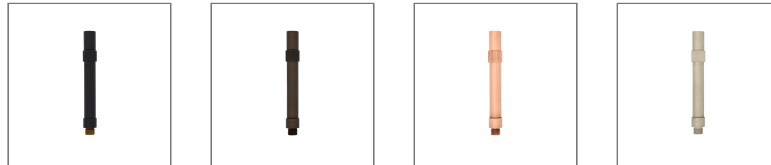

Riser 220 Bronze

Data Sheet

Physical Specification

Body	Quality corrosion resistant brass construction.
Mounting Options	Surface mounted. Suitable for Accent Lights range.
Weight (kg)	0.4

Finishes

- BLK Matt Black powder coat
- BZE Bronze
- COP Copper
- NKL Nickel

Installation Instructions

Surface mounted. Suitable for Accent Lights range.

Related Fittings in Range

The following fittings are also available in the Accent Lights Accessories range.

RISER 420
BZE