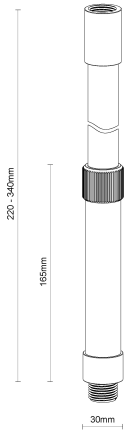

Riser 220 Bronze

Data Sheet

Physical Specification

Body	Quality corrosion resistant brass construction.
Mounting Options	Surface mounted. Suitable for Accent Lights range.
Weight (kg)	0.4

Finishes

- BLK Matt Black powder coat
- BZE Bronze
- COP Copper
- NKL Nickel

Installation Instructions

Surface mounted. Suitable for Accent Lights range.

Related Fittings in Range

The following fittings are also available in the Accent Lights Accessories range.

RISER 420
BZE