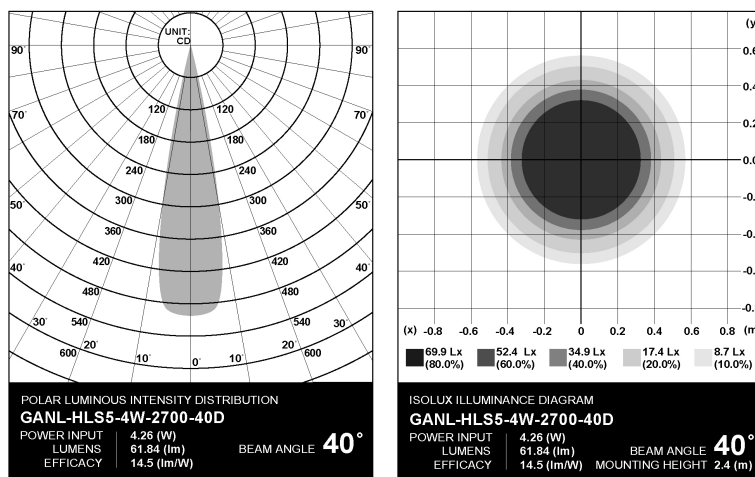

Hanging Light 5 Speckle Copper

Data Sheet

Light Performance

Photometrics

Photometrics

Diagram is based on test results as referred. Refer to Technical Resources page to view Photometric Diagram where applicable.

IES

IES Refer to Technical Resources page to download IES file.

Warranty

5 years.

Refer to Technical Resources page to download Warranty Statement.