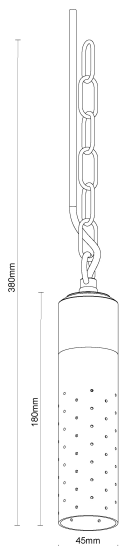

# Hanging Light 5 Speckle Copper

Data Sheet

## Physical Specification

Body	Quality corrosion resistant brass construction.
Lens	Clear tempered glass.
Reflector	High efficiency, reflective coated polycarbonate. 40ø reflector fitted Standard. 20ø/60ø optional. Refer to Custom Configuration Matrix.
Mounting Options	Ceiling Suspended. Chain (175mm, 6 links) included. Additional matching Chain (470mm, 17 links) available.
Weight (kg)	1
Operating Temperature	-20øC to +50øC
IP Rating	IP66

## Installation Instructions

Ceiling Suspended. Chain (175mm, 6 links) included. Additional matching Chain (470mm, 17 links) available.

Refer to Product Page or Technical Resources page to download Installation Sheet.