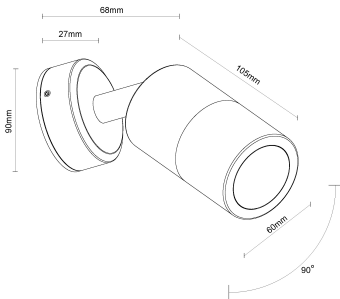

Adjustable Single Wall Light MR16 Black

GANWL-MC60AS-MR16-BLK

Data Sheet

Physical Specification

Body	Quality corrosion resistant brass construction.
Lens	Clear tempered glass.
Mounting Options	Surface wall mounted.
Weight (kg)	1.2
Operating Temperature	-20°C to +50°C
IP Rating	IP65

Electrical Specification and Performance

Input Voltage	12-24V AC/DC
Total Load	7 watts (maximum). Lamp not included.
Remote Power Supply	Ensure remote ELV power supply and lamp match before use (sold separately).
Control	Requires clean on/off signal. If switching via automation relays use on/off.
Certifications	