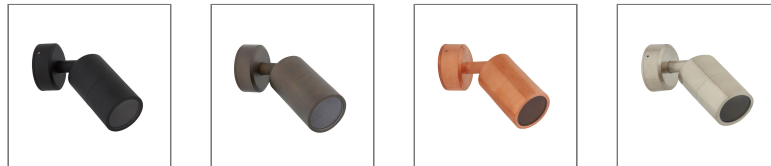

Adjustable Single Wall Light MR16 Black

GANWL-MC60AS-MR16-BLK

Data Sheet

Physical Specification

Body	Quality corrosion resistant brass construction.
Lens	Clear tempered glass.
Mounting Options	Surface wall mounted.
Weight (kg)	1.2
Operating Temperature	-20°C to +50°C
IP Rating	IP65

Electrical Specification and Performance

Input Voltage	12-24V AC/DC
Total Load	7 watts (maximum). Lamp not included.
Remote Power Supply	Ensure remote ELV power supply and lamp match before use (sold separately).
Control	Requires clean on/off signal. If switching via automation relays use on/off.
Certifications	

Finishes

- BLK Matt Black powder coat
- BZE Bronze
- COP Copper
- NKL Nickel

Installation Instructions

Surface wall mounted.
 Refer to Product Page or Technical Resources page to download Installation Sheet.