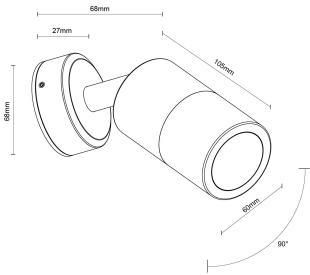

Adjustable Single Wall Light MR16 Black

Data Sheet

Physical Specification

Body	Quality corrosion resistant brass construction.
Lens	Clear tempered glass.
Mounting Options	Surface wall mounted.
Weight (kg)	1.2
Operating Temperature	-20°C to +50°C
IP Rating	IP65

Electrical Specification and Performance

Input Voltage	12-24V AC/DC
Total Load	7 watts (maximum). Lamp not included.
Remote Power Supply	Ensure remote ELV power supply and lamp match before use (sold separately).
Control	Requires clean on/off signal. If switching via automation relays use on/off.
Certifications	