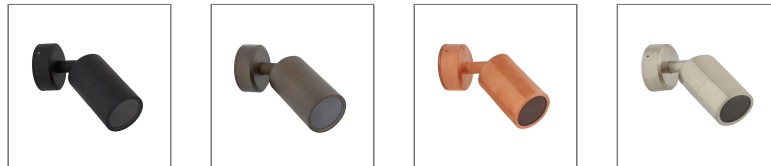

Adjustable Single Wall Light MR16 Black

Data Sheet

Physical Specification

Body	Quality corrosion resistant brass construction.
Lens	Clear tempered glass.
Mounting Options	Surface wall mounted.
Weight (kg)	1.2
Operating Temperature	-20°C to +50°C
IP Rating	IP65

Electrical Specification and Performance

Input Voltage	12-24V AC/DC
Total Load	7 watts (maximum). Lamp not included.
Remote Power Supply	Ensure remote ELV power supply and lamp match before use (sold separately).
Control	Requires clean on/off signal. If switching via automation relays use on/off.
Certifications	

Finishes

- BLK Matt Black powder coat
- BZE Bronze
- COP Copper
- NKL Nickel

Installation Instructions

Surface wall mounted.
 Refer to Product Page or Technical Resources page to download Installation Sheet.