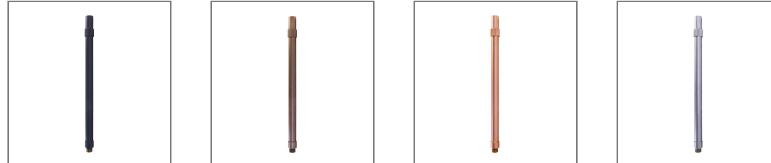

Riser 420 Nickel

Data Sheet

Physical Specification

Body	Quality corrosion resistant brass construction.
Mounting Options	Surface mounted. Suitable for Accent Lights range.
Weight (kg)	0.66

Finishes

- BLK Matt Black powder coat
- BZE Bronze
- COP Copper
- NKL Nickel

Installation Instructions

Surface mounted. Suitable for Accent Lights range.

Related Fittings in Range

The following fittings are also available in the Accent Lights Accessories range.

RISER 200 NP