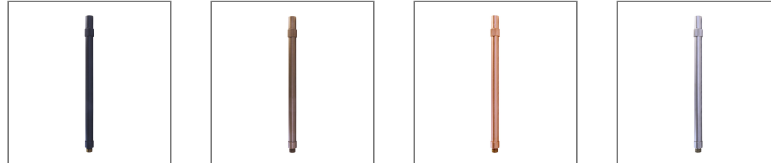

Riser 420 Nickel

Data Sheet

Physical Specification

Body	Quality corrosion resistant brass construction.
Mounting Options	Surface mounted. Suitable for Accent Lights range.
Weight (kg)	0.66

Finishes

- BLK Matt Black powder coat
- BZE Bronze
- COP Copper
- NKL Nickel

Installation Instructions

Surface mounted. Suitable for Accent Lights range.

Related Fittings in Range

The following fittings are also available in the Accent Lights Accessories range.

RISER 220
NKL