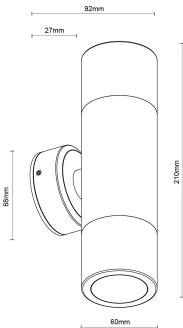

## Physical Specification

Body	Quality corrosion resistant brass construction.
Lens	Clear tempered glass.
Mounting Options	Surface wall mounted.
Weight (kg)	1.6
Operating Temperature	-20°C to +50°C
IP Rating	IP65