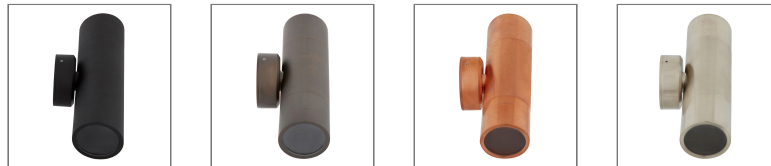

Finishes

- BLK Matt Black powder coat
- BZE Bronze
- COP Copper
- NKL Nickel

Installation Instructions

Surface wall mounted.
Refer to Product Page or Technical Resources page to download Installation Sheet.

Standard or Custom Configurations

Standard range

Designed to suit a variety of residential and landscaping applications the Standard range is readily available from your local Distributor. To identify your unique ordering code simply add your chosen finish to the end of the code matrix as shown below.

GANWL	MC60UD	MR16	
GAN PREFIX	SERIES	LAMP	FINISH
GANWL	MC60UD	MR16	BLK
		x2 LED 7W MR16 (Max) lamps not included. Refer to installation instructions.	BZE
			COP
			NKL