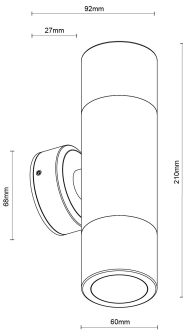

Up/Down Wall Light GU10 Bronze

Data Sheet

Physical Specification

Body	Quality corrosion resistant brass construction.
Lens	Clear tempered glass.
Mounting Options	Surface wall mounted.
Weight (kg)	1.6
Operating Temperature	-20°C to +50°C
IP Rating	IP65