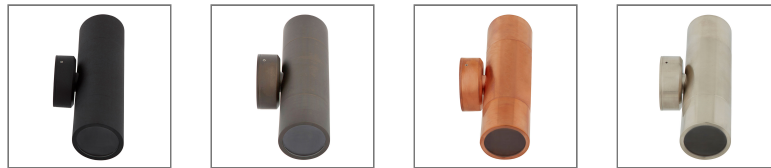

Finishes

- BLK Matt Black powder coat
- BZE Bronze
- COP Copper
- NKL Nickel

Installation Instructions

Surface wall mounted.
Refer to Product Page or Technical Resources page to download Installation Sheet.

Standard or Custom Configurations

Standard range - locally stocked item
Designed to suit a variety of residential and landscaping applications the Standard range is readily available from your local Distributor. To identify your unique ordering code simply add your chosen finish to the end of the code matrix as shown below.

GANWL	-MC60UD	-GU10	-	
GAN PREFIX	SERIES	LAMP	FINISH	
GANWL	MC60UD	GU10	BLK	
x2 LED 7W GU10 (Max) lamps not included. Refer to installation instructions.				BZE
				COP
				NKL