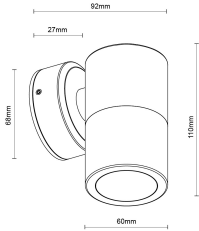

## Physical Specification

Body	Quality corrosion resistant brass construction.
Lens	Clear tempered glass.
Mounting Options	Surface wall mounted.
Weight (kg)	1.1
Operating Temperature	-20°C to +50°C
IP Rating	IP65