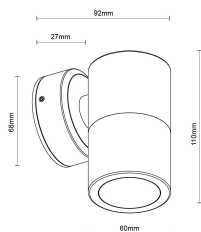

## Physical Specification

Body	Quality corrosion resistant brass construction.
Lens	Clear tempered glass.
Mounting Options	Surface wall mounted.
Weight (kg)	1.1
Operating Temperature	-20°C to +50°C
IP Rating	IP65