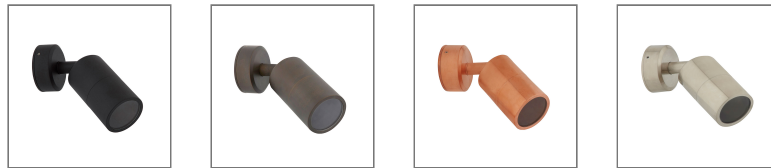

Finishes

- BLK Matt Black powder coat
- BZE Bronze
- COP Copper
- NKL Nickel

Installation Instructions

Surface wall mounted.
Refer to Product Page or Technical Resources page to download Installation Sheet.

Standard or Custom Configurations

Standard range
Designed to suit a variety of residential and landscaping applications the Standard range is readily available from your local Distributor. To identify your unique ordering code simply add your chosen finish to the end of the code matrix as shown below.

GANWL	-MC60AS	-GU10	-	
GAN PREFIX	SERIES	LAMP	FINISH	
GANWL	MC60AS	GU10	BLK	
				x1 LED 7W GU10 (Max) lamp not included. Refer to installation instructions.
				BZE
				COP
				NKL