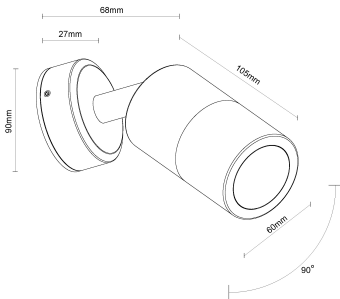

Adjustable Single Wall Light GU10 Bronze

GANWL-MC60AS-GU10-BZE

Data Sheet

Physical Specification

Body	Quality corrosion resistant brass construction.
Lens	Clear tempered glass.
Mounting Options	Surface wall mounted.
Weight (kg)	1.2
Operating Temperature	-20°C to +50°C
IP Rating	IP65