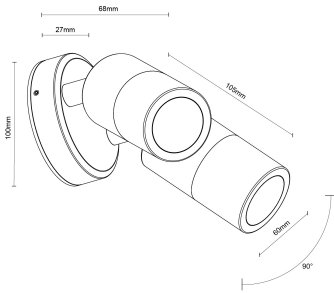

# Adjustable Twin Wall Light GU10 Bronze

Data Sheet

## Physical Specification

Body	Quality corrosion resistant brass construction.
Lens	Clear tempered glass.
Mounting Options	Surface wall mounted.
Weight (kg)	2.2
Operating Temperature	-20°C to +50°C
IP Rating	IP65