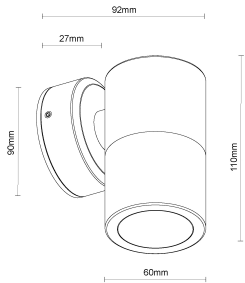

Wall Down Light MR16 Bronze

GANWL-MC60D-MR16-BZE

Data Sheet

Physical Specification

Body	Quality corrosion resistant brass construction.
Lens	Clear tempered glass.
Mounting Options	Surface wall mounted.
Weight (kg)	1.1
Operating Temperature	-20°C to +50°C
IP Rating	IP65