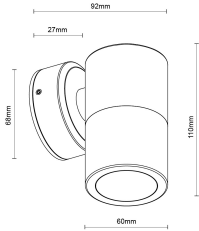

Wall Down Light MR16 Bronze

Data Sheet

Physical Specification

Body	Quality corrosion resistant brass construction.
Lens	Clear tempered glass.
Mounting Options	Surface wall mounted.
Weight (kg)	1.1
Operating Temperature	-20°C to +50°C
IP Rating	IP65