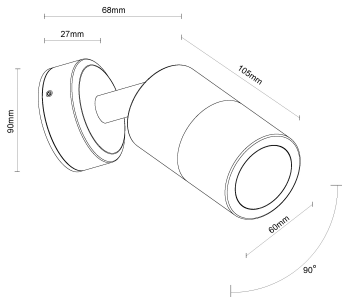

Adjustable Single Wall Light MR16 Bronze

GANWL-MC60AS-MR16-BZE

Data Sheet

Physical Specification

Body	Quality corrosion resistant brass construction.
Lens	Clear tempered glass.
Mounting Options	Surface wall mounted.
Weight (kg)	1.2
Operating Temperature	-20°C to +50°C
IP Rating	IP65

Electrical Specification and Performance

Input Voltage	12-24V AC/DC
Total Load	7 watts (maximum). Lamp not included.
Remote Power Supply	Ensure remote ELV power supply and lamp match before use (sold separately).
Control	Requires clean on/off signal. If switching via automation relays use on/off.
Certifications	