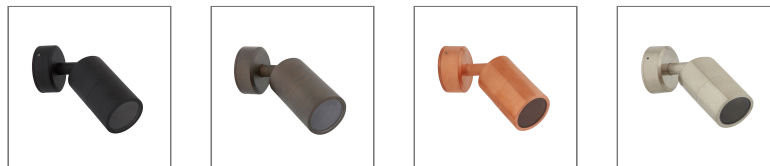

Adjustable Single Wall Light MR16 Bronze

GANWL-MC60AS-MR16-BZE

Data Sheet

Physical Specification

Body	Quality corrosion resistant brass construction.
Lens	Clear tempered glass.
Mounting Options	Surface wall mounted.
Weight (kg)	1.2
Operating Temperature	-20°C to +50°C
IP Rating	IP65

Electrical Specification and Performance

Input Voltage	12-24V AC/DC
Total Load	7 watts (maximum). Lamp not included.
Remote Power Supply	Ensure remote ELV power supply and lamp match before use (sold separately).
Control	Requires clean on/off signal. If switching via automation relays use on/off.
Certifications	

Finishes

- BLK Matt Black powder coat
- BZE Bronze
- COP Copper
- NKL Nickel

Installation Instructions

Surface wall mounted.
 Refer to Product Page or Technical Resources page to download Installation Sheet.