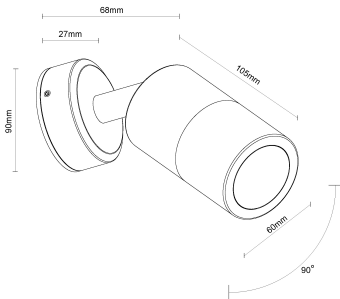

Adjustable Single Wall Light MR16 Bronze

GANWL-MC60AS-MR16-BZE

Data Sheet

Physical Specification

Body	Quality corrosion resistant brass construction.
Lens	Clear tempered glass.
Mounting Options	Surface wall mounted.
Weight (kg)	1.2
Operating Temperature	-20°C to +50°C
IP Rating	IP65

Electrical Specification and Performance

Input Voltage	12-24V AC/DC
Total Load	7 watts (maximum). Lamp not included.
Remote Power Supply	Ensure remote ELV power supply and lamp match before use (sold separately).
Control	Requires clean on/off signal. If switching via automation relays use on/off.
Certifications	