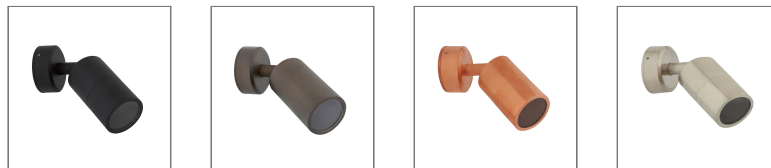

Adjustable Single Wall Light MR16 Bronze

GANWL-MC60AS-MR16-BZE

Data Sheet

Physical Specification

Body	Quality corrosion resistant brass construction.
Lens	Clear tempered glass.
Mounting Options	Surface wall mounted.
Weight (kg)	1.2
Operating Temperature	-20°C to +50°C
IP Rating	IP65

Electrical Specification and Performance

Input Voltage	12-24V AC/DC
Total Load	7 watts (maximum). Lamp not included.
Remote Power Supply	Ensure remote ELV power supply and lamp match before use (sold separately).
Control	Requires clean on/off signal. If switching via automation relays use on/off.
Certifications	

Finishes

- BLK Matt Black powder coat
- BZE Bronze
- COP Copper
- NKL Nickel

Installation Instructions

Surface wall mounted.
 Refer to Product Page or Technical Resources page to download Installation Sheet.