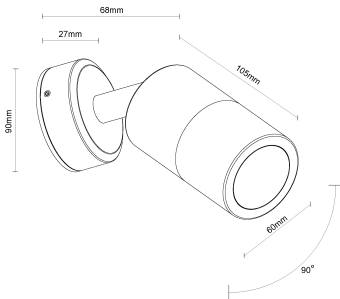

Adjustable Single Wall Light MR16 Nickel

Data Sheet

Physical Specification

Body	Quality corrosion resistant brass construction.
Lens	Clear tempered glass.
Mounting Options	Surface wall mounted.
Weight (kg)	1.2
Operating Temperature	-20°C to +50°C
IP Rating	IP65

Electrical Specification and Performance

Input Voltage	12-24V AC/DC
Total Load	7 watts (maximum). Lamp not included.
Remote Power Supply	Ensure remote ELV power supply and lamp match before use (sold separately).
Control	Requires clean on/off signal. If switching via automation relays use on/off.
Certifications	