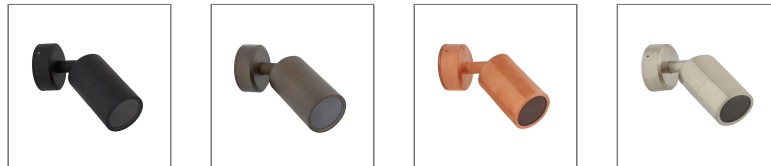

Adjustable Single Wall Light MR16 Nickel

Data Sheet

Physical Specification

Body	Quality corrosion resistant brass construction.
Lens	Clear tempered glass.
Mounting Options	Surface wall mounted.
Weight (kg)	1.2
Operating Temperature	-20°C to +50°C
IP Rating	IP65

Electrical Specification and Performance

Input Voltage	12-24V AC/DC
Total Load	7 watts (maximum). Lamp not included.
Remote Power Supply	Ensure remote ELV power supply and lamp match before use (sold separately).
Control	Requires clean on/off signal. If switching via automation relays use on/off.
Certifications	

Finishes

- BLK Matt Black powder coat
- BZE Bronze
- COP Copper
- NKL Nickel

Installation Instructions

Surface wall mounted.
 Refer to Product Page or Technical Resources page to download Installation Sheet.