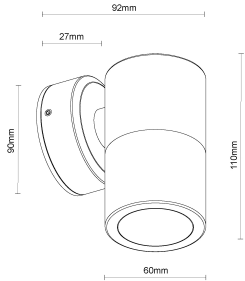

## Physical Specification

Body	Quality corrosion resistant brass construction.
Lens	Clear tempered glass.
Mounting Options	Surface wall mounted.
Weight (kg)	1.1
Operating Temperature	-20øC to +50øC
IP Rating	IP65