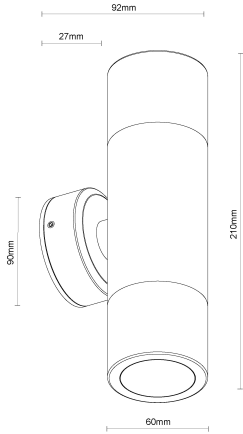

Up/Down Wall Light GU10 Copper

GANWL-MC60UD-GU10-COP

Data Sheet

Physical Specification

Body	Quality corrosion resistant brass construction.
Lens	Clear tempered glass.
Mounting Options	Surface wall mounted.
Weight (kg)	1.6
Operating Temperature	-20°C to +50°C
IP Rating	IP65