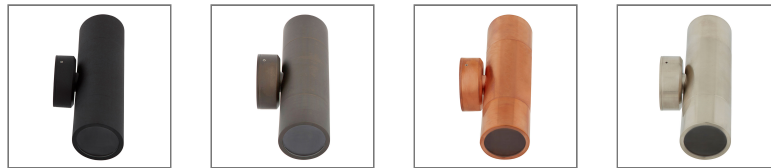

Finishes

- BLK Matt Black powder coat
- BZE Bronze
- COP Copper
- NKL Nickel

Installation Instructions

Surface wall mounted.
Refer to Product Page or Technical Resources page to download Installation Sheet.

Standard or Custom Configurations

Standard range
Designed to suit a variety of residential and landscaping applications the Standard range is readily available from your local Distributor. To identify your unique ordering code simply add your chosen finish to the end of the code matrix as shown below.

GANWL	-MC60UD	-GU10	-	
GAN PREFIX	SERIES	LAMP	FINISH	
GANWL	MC60UD	GU10	BLK	
			BZE	
			COP	
			NKL	

x2 LED 7W
GU10 (Max) lamps
not included.
Refer to installation
instructions.