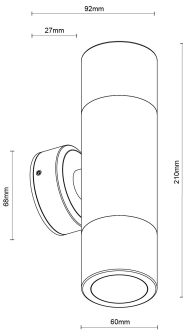

# Up/Down Wall Light GU10 Copper

Data Sheet

## Physical Specification

Body	Quality corrosion resistant brass construction.
Lens	Clear tempered glass.
Mounting Options	Surface wall mounted.
Weight (kg)	1.6
Operating Temperature	-20°C to +50°C
IP Rating	IP65