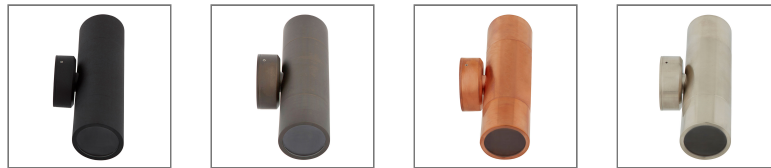

Finishes

- BLK Matt Black powder coat
- BZE Bronze
- COP Copper
- NKL Nickel

Installation Instructions

Surface wall mounted.
Refer to Product Page or Technical Resources page to download Installation Sheet.

Standard or Custom Configurations

Standard range
Designed to suit a variety of residential and landscaping applications the Standard range is readily available from your local Distributor. To identify your unique ordering code simply add your chosen finish to the end of the code matrix as shown below.

GANWL	-MC60UD	-GU10	-	
GAN PREFIX	SERIES	LAMP	FINISH	
GANWL	MC60UD	GU10	BLK	
x2 LED 7W GU10 (Max) lamps not included. Refer to installation instructions.				BZE
				COP
				NKL