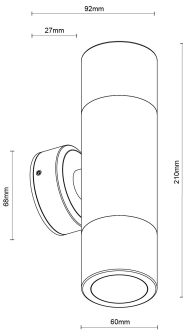

# Up/Down Wall Light GU10 Nickel

Data Sheet

## Physical Specification

Body	Quality corrosion resistant brass construction.
Lens	Clear tempered glass.
Mounting Options	Surface wall mounted.
Weight (kg)	1.6
Operating Temperature	-20°C to +50°C
IP Rating	IP65