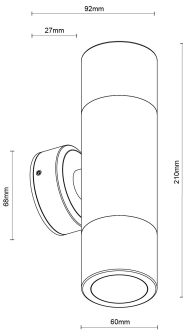

# Up/Down Wall Light MR16 Copper

Data Sheet

## Physical Specification

Body	Quality corrosion resistant brass construction.
Lens	Clear tempered glass.
Mounting Options	Surface wall mounted.
Weight (kg)	1.6
Operating Temperature	-20°C to +50°C
IP Rating	IP65